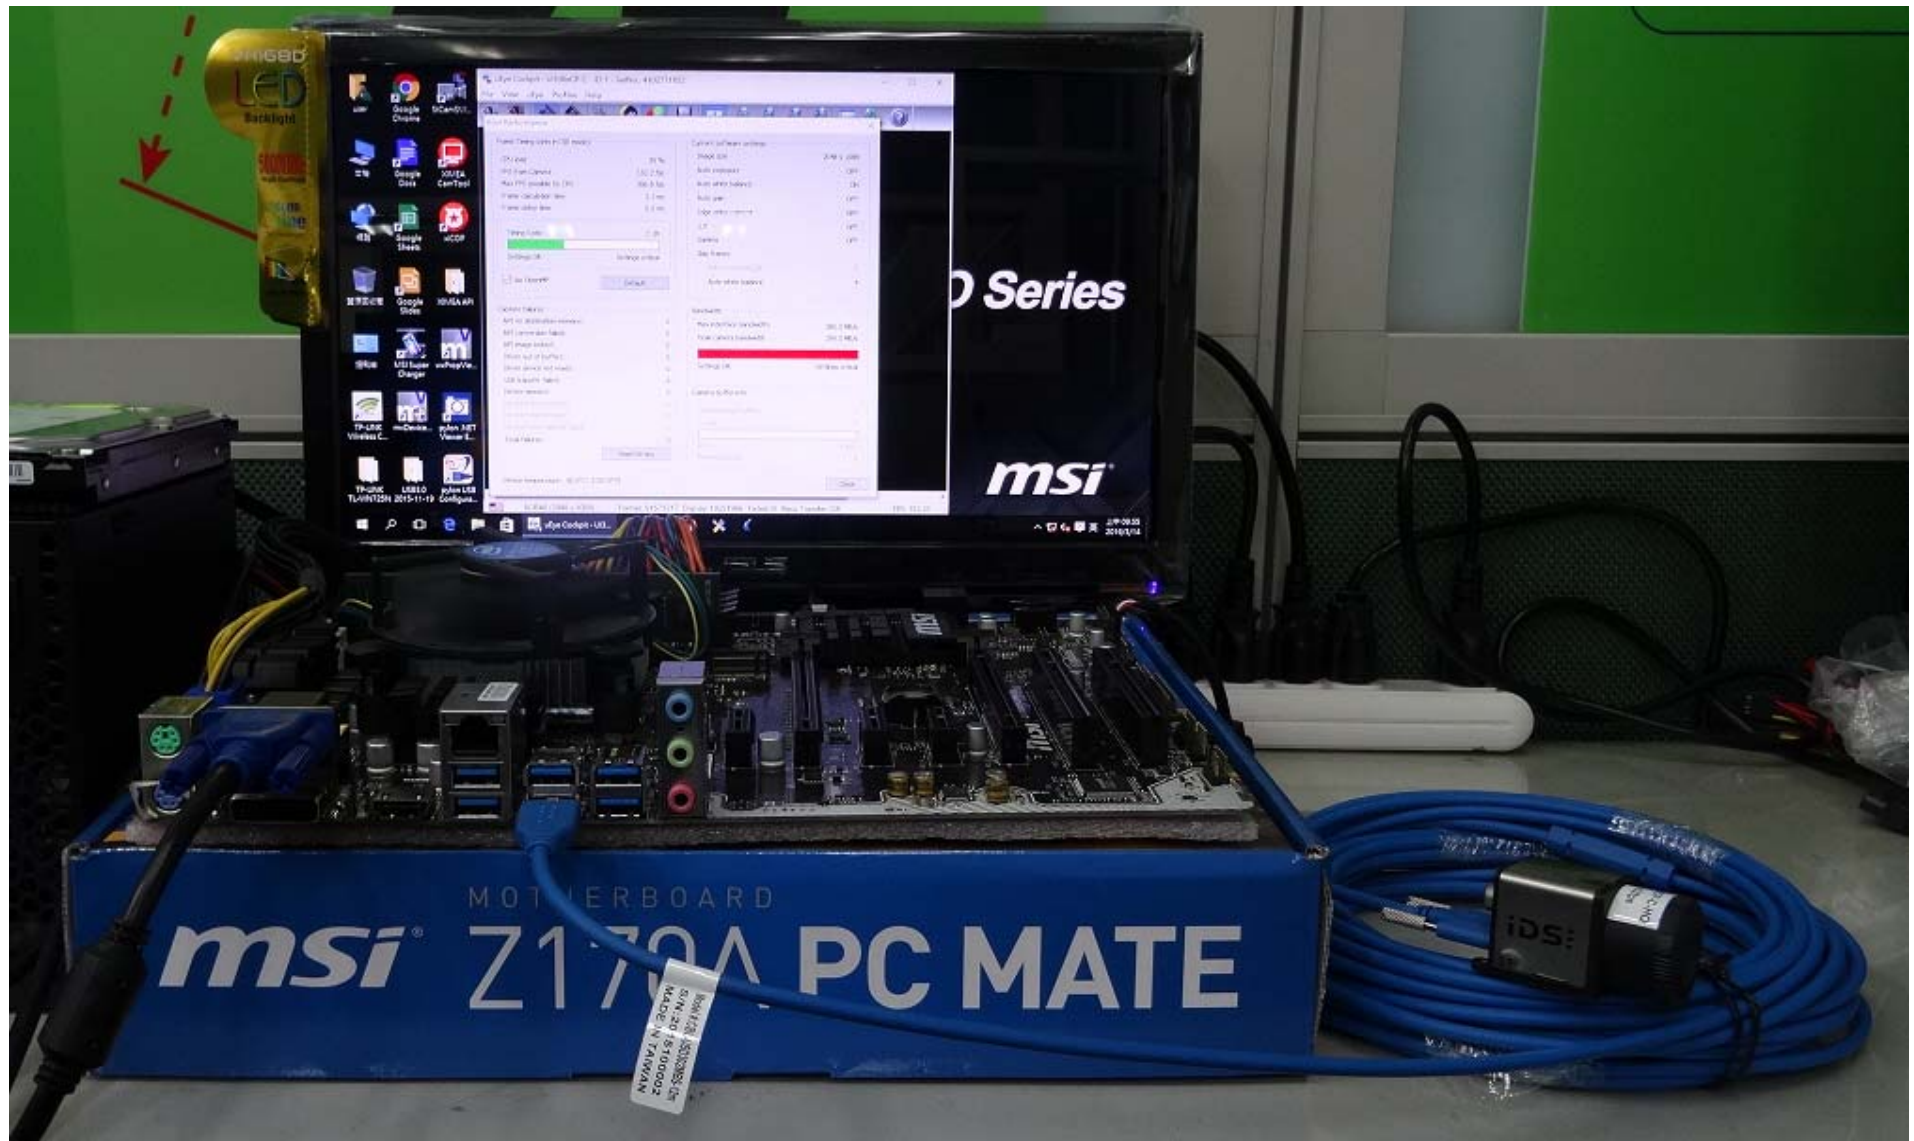

BGRA8 (2048 Frames: 62846863 Display: 13155457 Failed: 0 R Transfer: OK FPS: 152.21)

JARGY CO., LTD.

Test Report

Model : CBL-USD302MBS-12m

Ver : 1.0

Date : 2016/3/14

Camera Brand Name : IDS

Test Platform

Type	PC		
Model	msi Z170A PC MATE		
OS	Windows 10 Pro 64-bit		
CPU	Intel Core i5-6400		
HDD	SATA III 1TB		
RAM	DDR4 4GB		
USB 3.0	PCH 6 Ports(Intel Z170 Native)		

Tested Camera : UI-3360CP-C-HQ

Tested time : 167h