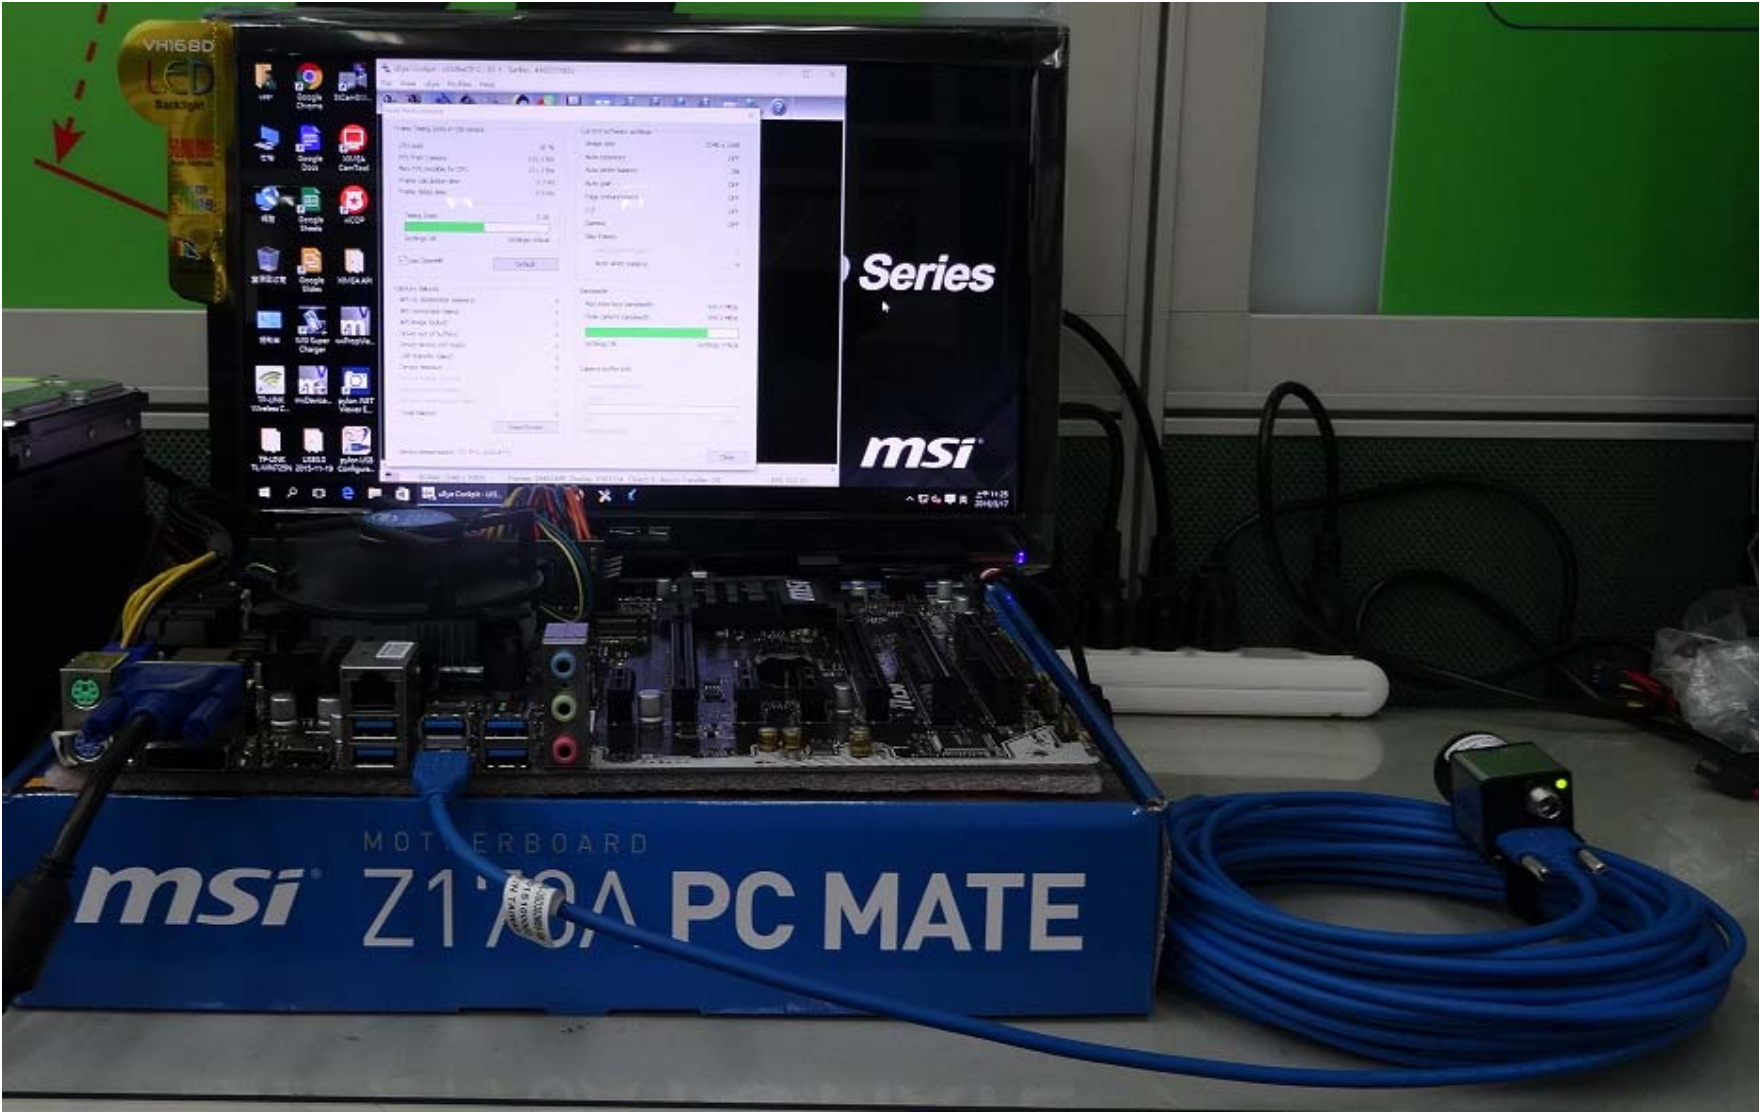

BGRA8 (2048 x 1088) Frames: 91573565 Display: 19252459 Failed: 0 Recc Transfer: OK FPS: 152.21

JARGY CO., LTD.

Test Report

Model : CBL-USD302MBS-15m

Ver : 1.0

Date : 2016/3/17

Camera Brand Name : IDS

Test Platform

Type	PC		
Model	msi Z170A PC MATE		
OS	Windows 10 Pro 64-bit		
CPU	Intel Core i5-6400		
HDD	SATA III 1TB		
RAM	DDR4 4GB		
USB 3.0	PCH 6 Ports(Intel Z170 Native)		

Tested Camera : UI-3360CP-C-HQ

Tested time : 72h